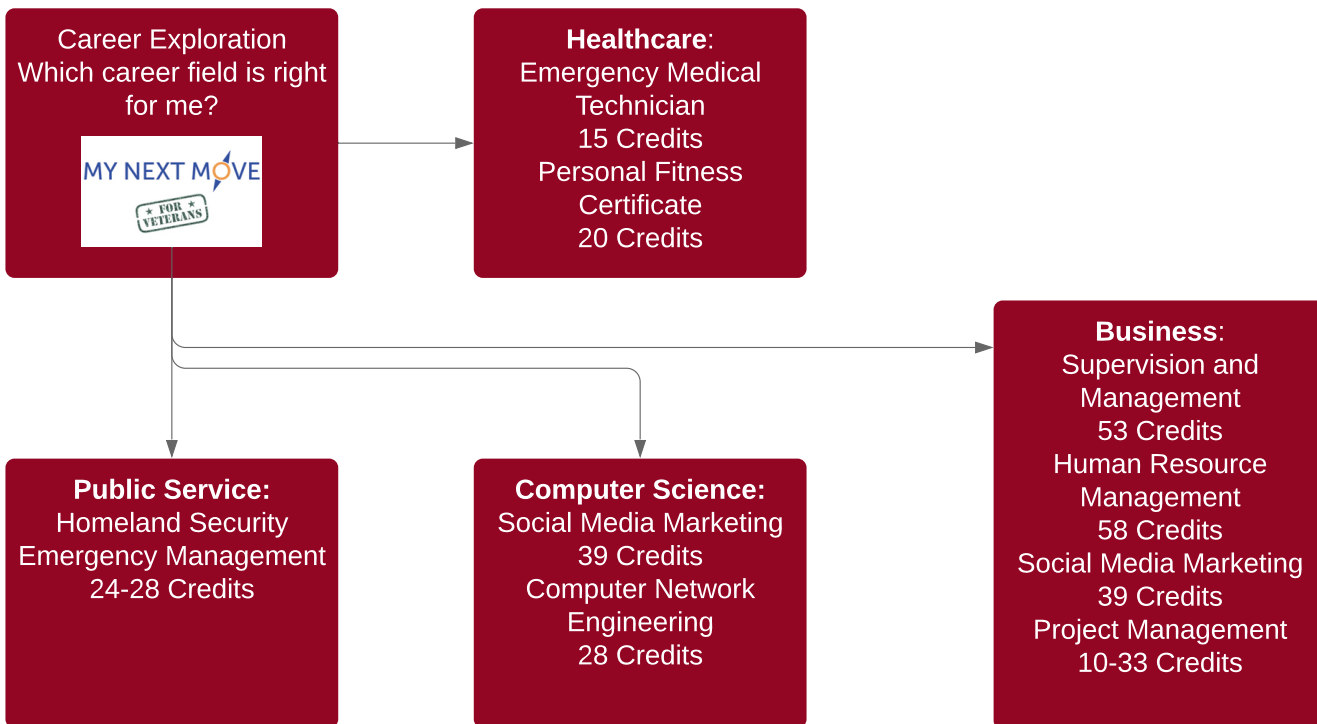

- [Pierce College at JBLM](#)
- [Career Pathways](#)
- [Financial Aid](#)

Top In-demand Industry Pathways

- -Employment ready in 6 Months or less
- -Learn job skills and earn transferable credits toward higher degrees

Program Details
Outcomes
GI Bill

Prior Learning Credit Resources:

Test Out College Course Credit Exams CLEP DSST	Train Out Official Military Transcripts JST CCAF

C.O.O.L.
Credentiaing Opportunities On-Line
ARMY NAVY/MARINES AIRFORCE

Short Pathways to Employment with Long Term Career Growth!

What will I be doing?

A Career In-Demand?

Will I like this Career?

Receive support from:

VIE-25 Point of Contact
Diana Baker
253-912-3641
dbaker@pierce.ctc.edu

Similar VIE 25 Programs: